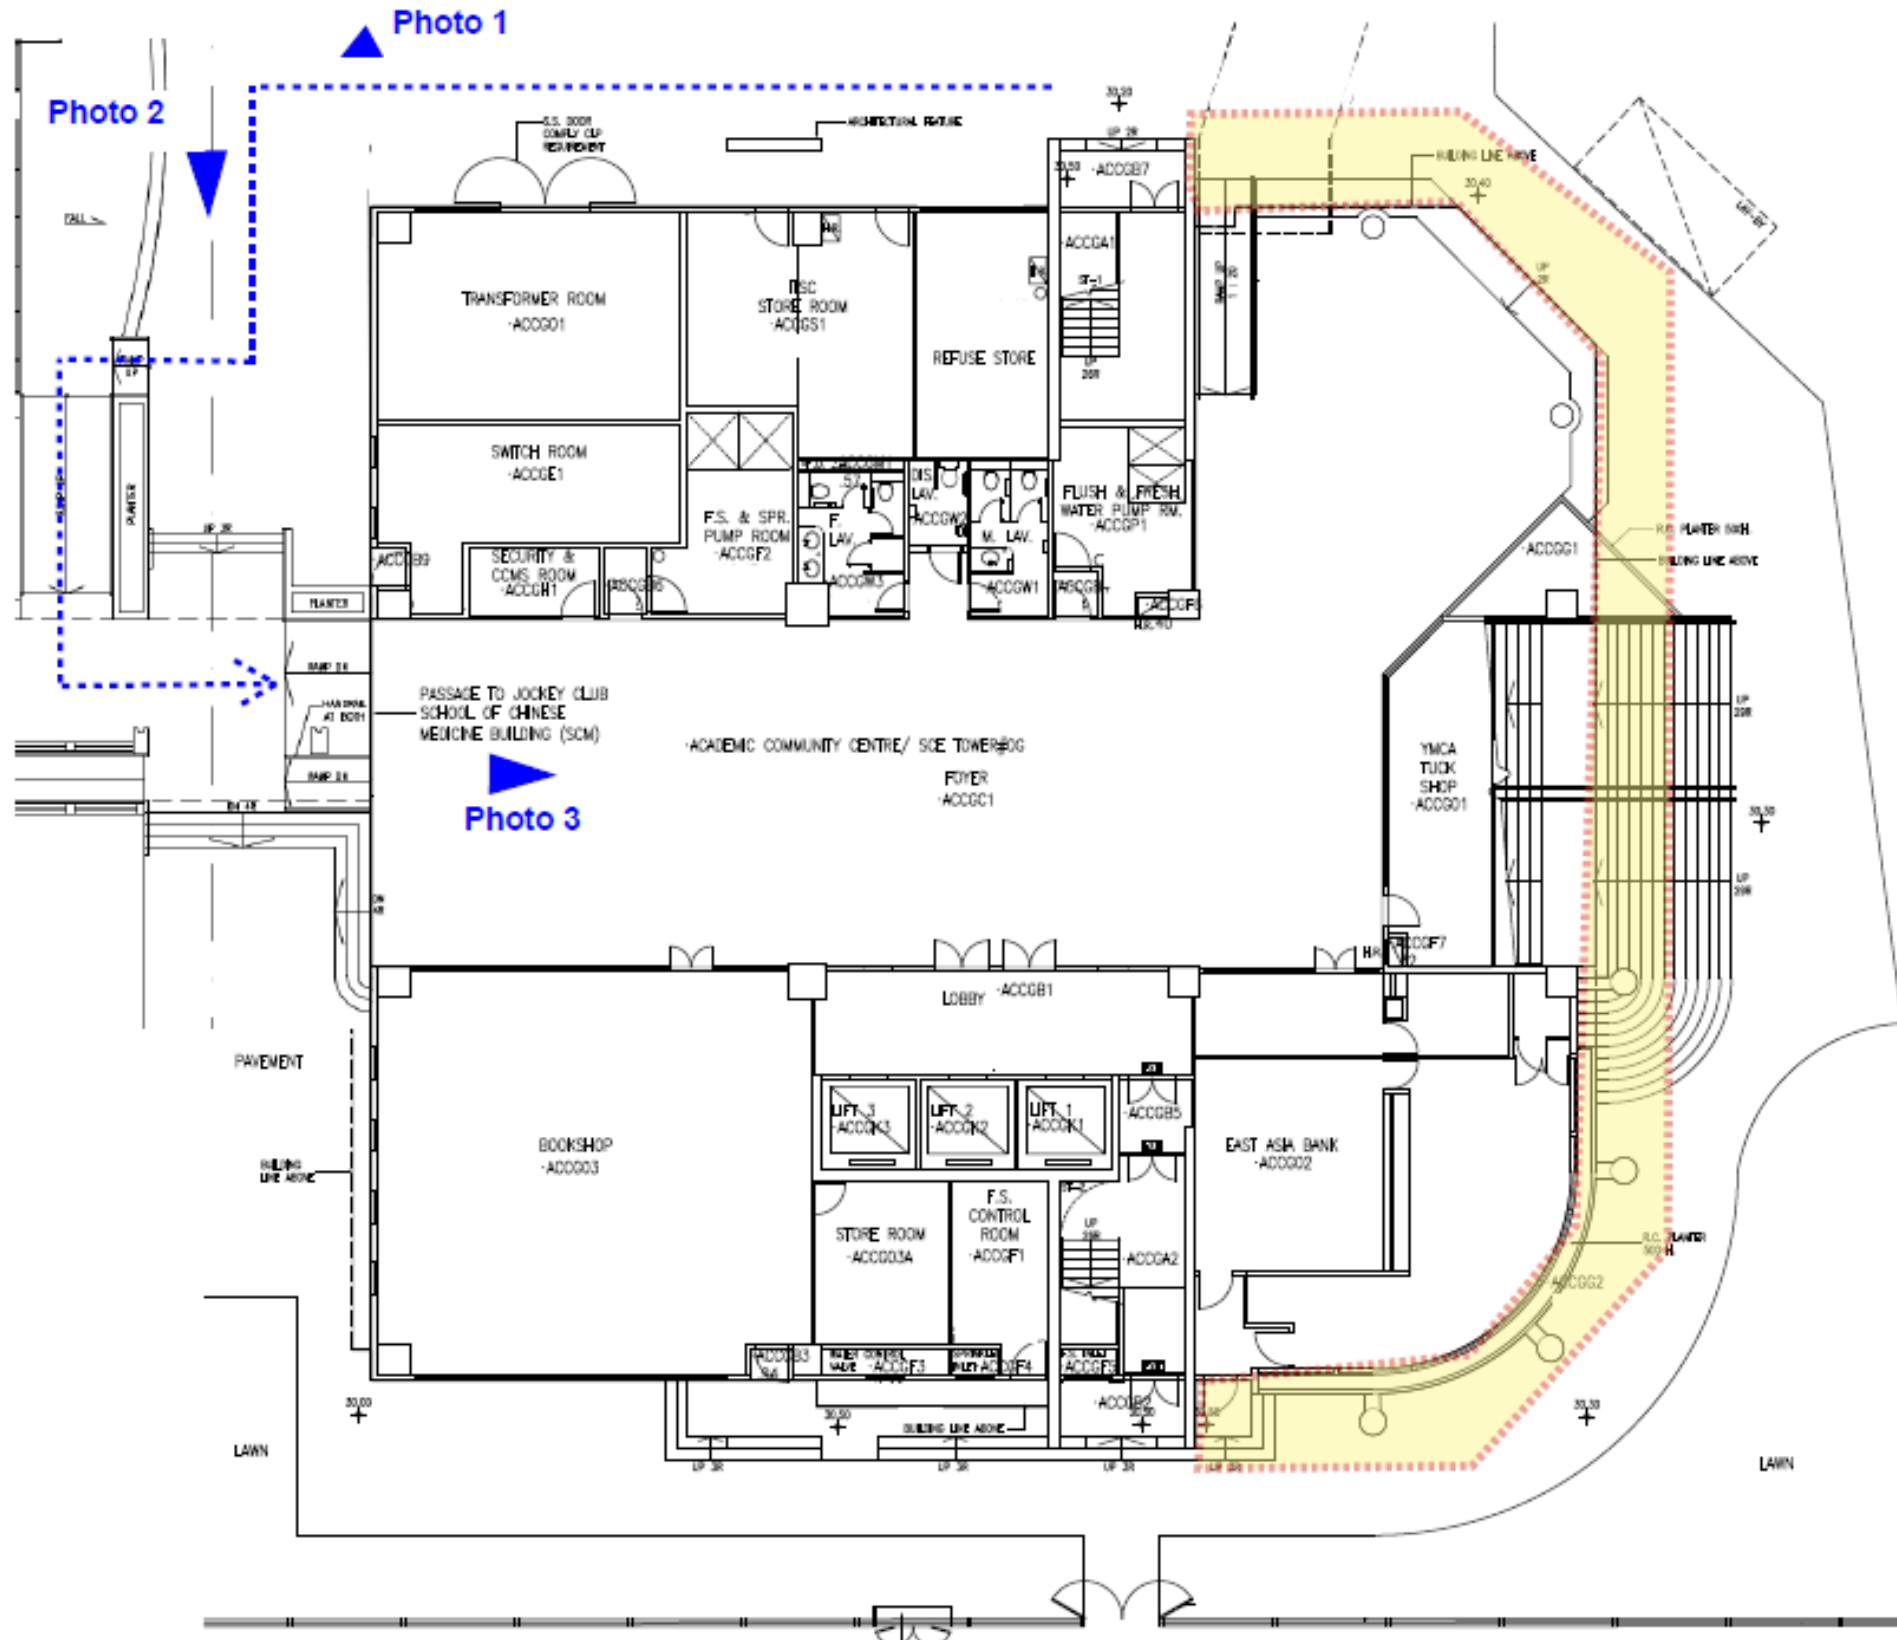

Baptist University Road Campus - Temporary Closure of Part of the Pedestrian Walkway on the G/F of Jockey Club Academic

Community Centre (ACC) / Madam Chan Wu Wan Kwai School of Continuing Education Tower (SCE)

浸會大學道校園 - 臨時封閉賽馬會師生活動中心/陳瑞槐夫人胡尹桂女士持續教育大樓地下部分行人路

- Remarks:**
-  Fence off area
圍封範圍
 -  Diverted path for ramp user
斜道使用者之改道路徑

Ground Floor Plan of ACC / SCE Tower

Baptist University Road Campus - Temporary Closure of Part of the Pedestrian Walkway on the G/F of Jockey Club Academic Community Centre (ACC) / Madam Chan Wu Wan Kwai School of Continuing Education Tower (SCE)
浸會大學道校園 - 臨時封閉賽馬會師生活動中心/陳瑞槐夫人胡尹桂女士持續教育大樓地下部分行人路