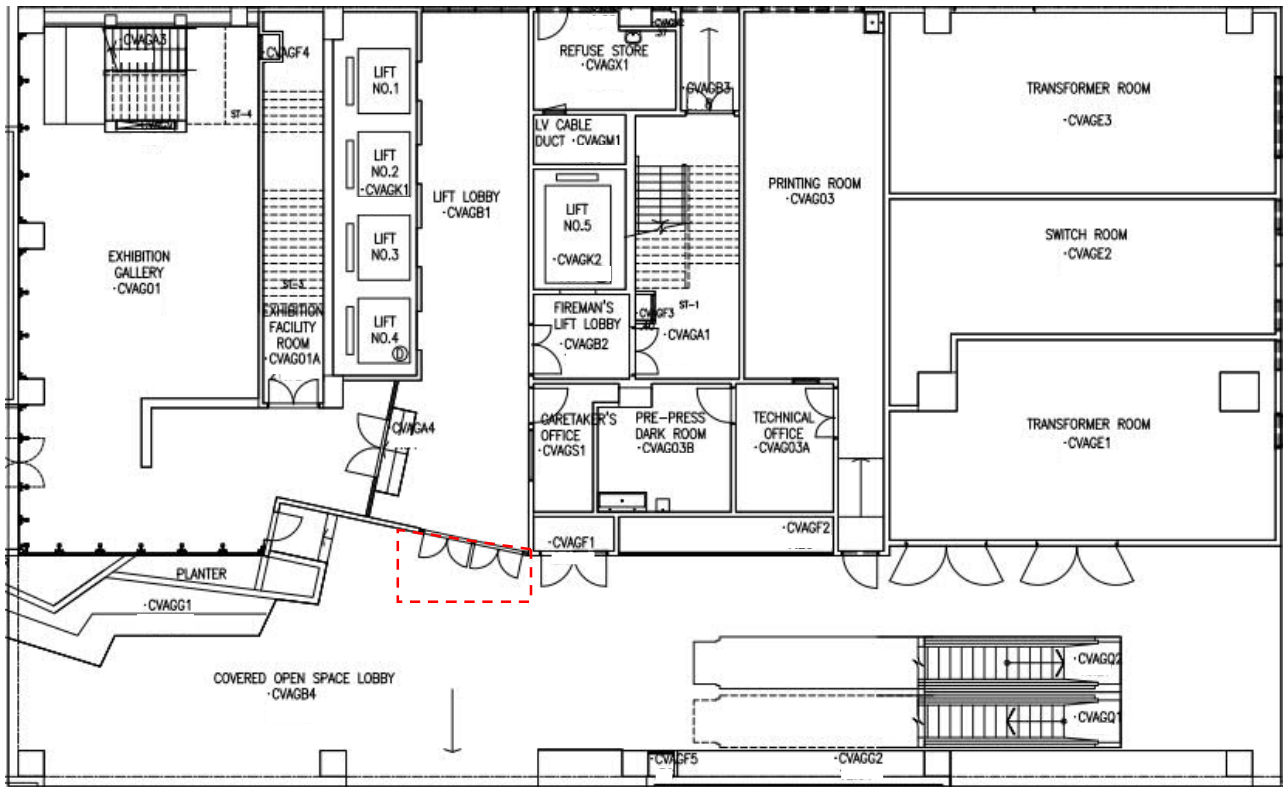

**Baptist University Road Campus – Temporary Closure of Main Entrance
on G/F, Lee Shau Kee Communication and Visual Arts Building**

浸會大學道校園 – 臨時封閉李兆基傳理視藝樓地下正門

 Works area